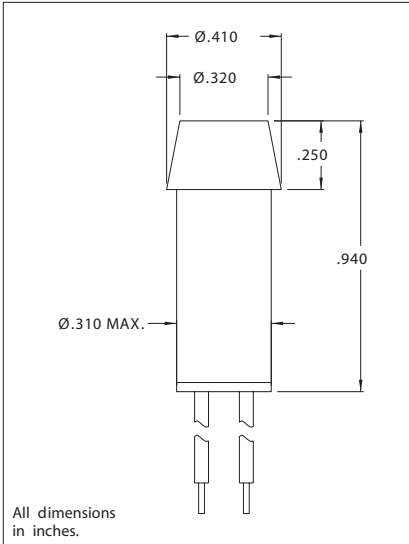

Chicago Miniature Lighting, LLC

Lighting the world since 1910

2990D Series Non-Relampable Incandescent Indicator Lights

2990D Series Non-Relampable Incandescent Indicator Lights

DESCRIPTION AND FEATURES

Mounting: Ø.310 MIN., supplied with push-on speednut SN1287.

Wire Leads: No.22 AWG (105°C) 4.40/4.80 long, stripped .430/.570

Lens: Polycarbonate

Lens Color	Incandescent		
	Model No. (6V)	Model No. (12V)	Model No. (28V)
Red	2990D1-6V	2990D1-12V	2990D1-28V
Amber	2990D3-6V	2990D3-12V	2990D3-28V
White	2990D4-6V	2990D4-12V	2990D4-28V
Green	2990D5-6V	2990D5-12V	2990D5-28V
Blue	2990D6-6V	2990D6-12V	2990D6-28V
Lamp used	#2112	#2162	#2187
Lead color	White	Yellow	Purple
Mounting	Supplied with push-on speednut SN1287		